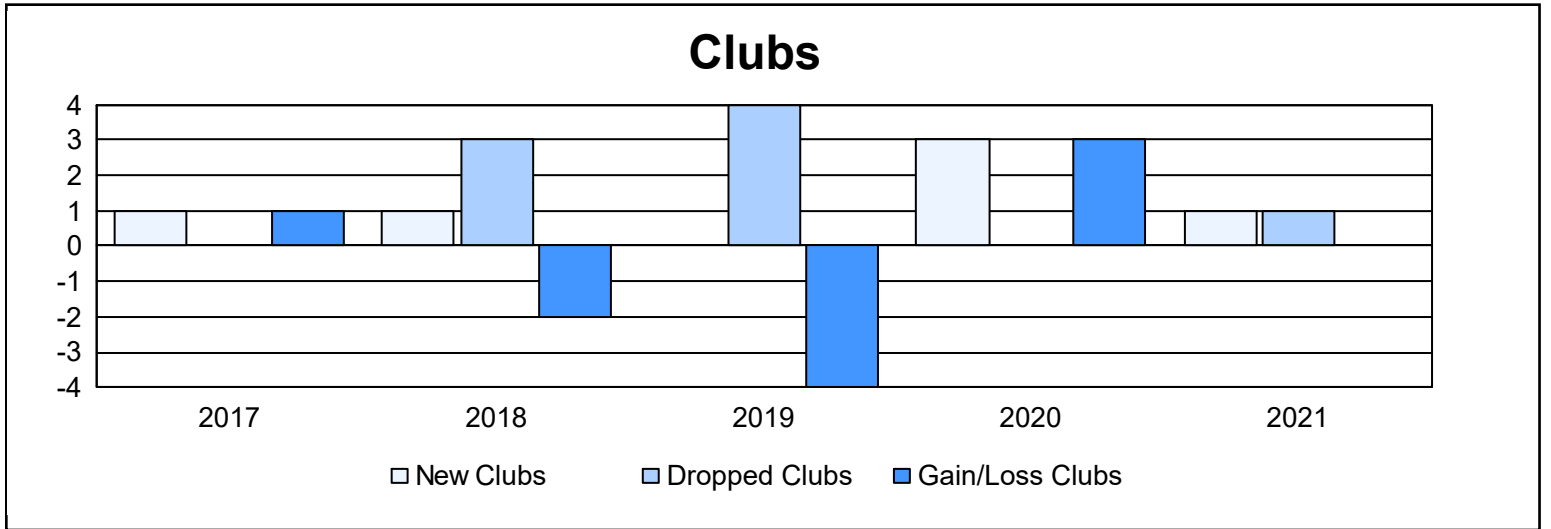

Year	New Clubs	Dropped Clubs	Gain/ Loss Clubs	New Members	Charter Members	Reinstate Members	Transfer Members	Total Member Added	Total Members Dropped	Gain/ Loss Members
2016-2017	1	0	1	289	29	3	2	323	210	113
2017-2018	1	3	-2	123	36	32	4	195	342	-147
2018-2019	0	4	-4	159	5	17	4	185	316	-131
2019-2020	3	0	3	137	79	5	3	224	183	41
2020-2021	1	1	0	132	26	4	1	163	154	9
<b>Average</b>	<b>1</b>	<b>2</b>	<b>0</b>	<b>168</b>	<b>35</b>	<b>12</b>	<b>3</b>	<b>218</b>	<b>241</b>	<b>-23</b>

### Membership Composition June 2021 Cumulative