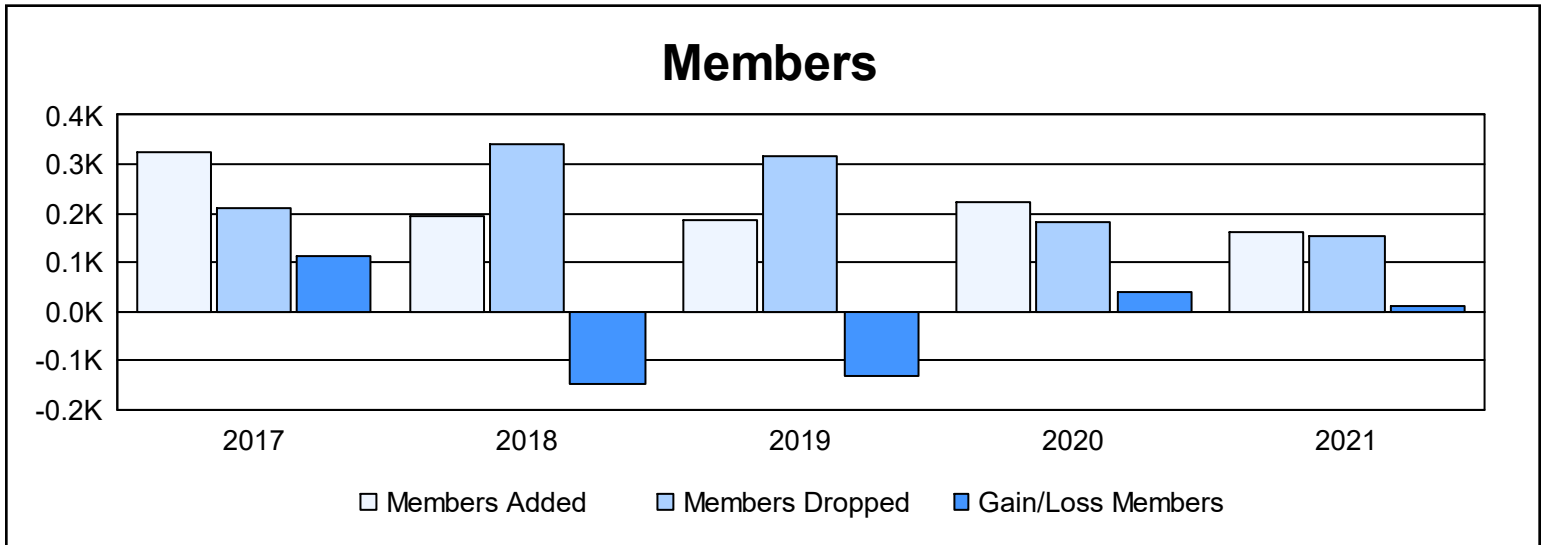

Year	New Clubs	Dropped Clubs	Gain/ Loss Clubs	New Members	Charter Members	Reinstate Members	Transfer Members	Total Member Added	Total Members Dropped	Gain/ Loss Members
2016-2017	1	0	1	289	29	3	2	323	210	113
2017-2018	1	3	-2	123	36	32	4	195	342	-147
2018-2019	0	4	-4	159	5	17	4	185	316	-131
2019-2020	3	0	3	137	79	5	3	224	183	41
2020-2021	1	1	0	132	26	4	1	163	154	9
<b>Average</b>	<b>1</b>	<b>2</b>	<b>0</b>	<b>168</b>	<b>35</b>	<b>12</b>	<b>3</b>	<b>218</b>	<b>241</b>	<b>-23</b>

### Membership Composition June 2021 Cumulative