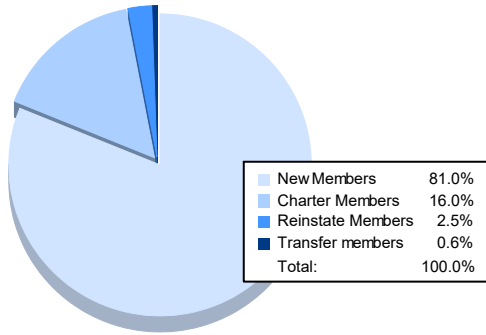

Year	New Clubs	Dropped Clubs	Gain/ Loss Clubs	New Members	Charter Members	Reinstate Members	Transfer Members	Total Member Added	Total Members Dropped	Gain/ Loss Members
2016-2017	1	0	1	289	29	3	2	323	210	113
2017-2018	1	3	-2	123	36	32	4	195	342	-147
2018-2019	0	4	-4	159	5	17	4	185	316	-131
2019-2020	3	0	3	137	79	5	3	224	183	41
2020-2021	1	1	0	132	26	4	1	163	154	9
<b>Average</b>	<b>1</b>	<b>2</b>	<b>0</b>	<b>168</b>	<b>35</b>	<b>12</b>	<b>3</b>	<b>218</b>	<b>241</b>	<b>-23</b>

### Membership Composition June 2021 Cumulative